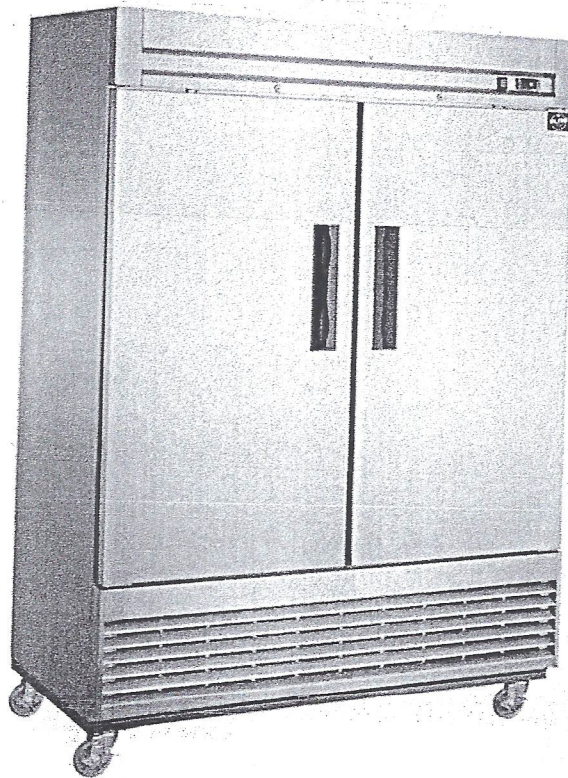

★★★★☆ (8) Questions & Answers (4)

Share Print

\$2316⁸⁸

\$387.00 /mo** suggested payments with 6 months** financing Apply Now ⓘ

- 8 adjustable wire shelves enable excellent organization
- LED display with digital temperature controls for easy operation
- Equipped with locking casters for convenient mobility
- [View More Details](#)