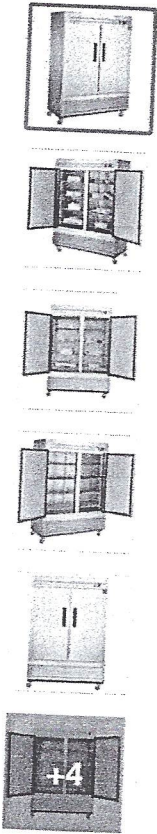

Barstow 9PM

92311

What can we ...

Barstow 9PM

92311

Shop All Services

DIY

Log In

Home / Appliances / Freezers / Commercial Freezers

OPTION 5

Internet # 312912222 Model # EKS-E60F

Elite Kitchen Supply (Brand Rating: 4.3/5) ⓘ

40.7 cu. ft. Auto-Defrost Commercial Upright Reach-in Freezer in Stainless Steel

★★★★☆ (8) Questions & Answers (4)

Share Print

$2316⁸⁸

$387.00 /mo** suggested payments with 6 months** financing Apply Now ⓘ

- 8 adjustable wire shelves enable excellent organization
- LED display with digital temperature controls for easy operation
- Equipped with locking casters for convenient mobility
- [View More Details](#)

Pickup at Barstow

Delivering to 92311