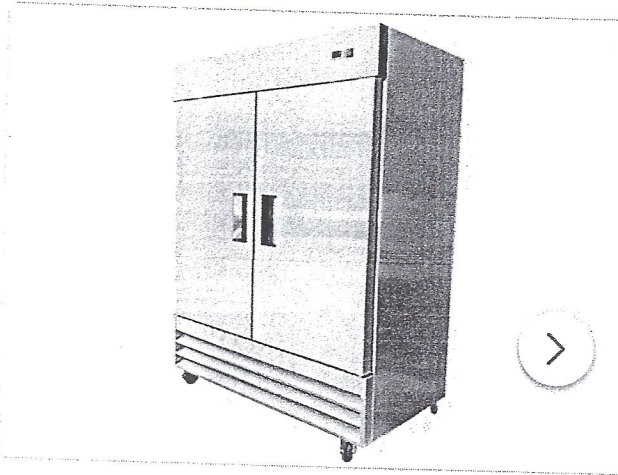

Cooler Depot 48-cu ft Upright Frost-free Commercial Freezer in Stainless Steel **\$3,400.00**

[Shop Cooler Depot](#) 1

Notifications

What are you looking for today?

My Lists Sign In

OPTION 3

Victorville Lowe's
Open until 10 PM

< Back to Results / Appliances / Commercial Appliances / Commercial Freezers

Cooler Depot 48-cu ft Chest Frost-free Commercial Freezer in Stainless Steel

Item #5182950 | Model #3XXXB54F

Shop Cooler Depot 3