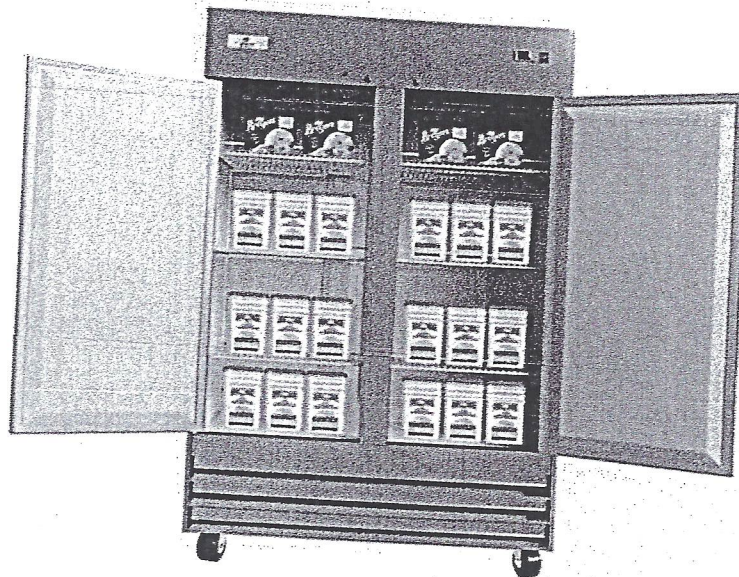

Barstow 9PM 92311

What can we ...

Barstow 9PM 92311

Shop All Services

DIY

Log In

Home / Appliances / Freezers / Commercial F

ITEM: I

OPTION 1

Internet # 323837651 Model # XB54FF

Cooler Depot

48 cu. ft. Auto Defrost Reach In Commercial Freezer in Stainless

★★★★★ Questions & Answers (8)

Feedback Live Chat

Share Print

\$2999.00 Limit 5 per order
~~\$3300.00~~
Save \$301.00 (9%)

Subtotal: **\$6964⁹⁷** Limit 5 per order

< 1/1 >

Add 6 Items to Cart

Product Details

About This Product

This 48 cu. ft. capacity NSF certified commercial reach-In freezer is crafted with high quality 430 and 304 stainless steel; this item will keep all your kitchen ingredients cooler and fresher. The LED lights included will help you keep track of inventory. Designed with self-closing solid stainless steel door, this unit is easy to clean and will withstand heavy-duty restaurant tasks. Bottom-mounted compressor circulates with environmentally friendly R290 refrigerant. Operating under 110 V electricity, controlled by digital thermometer display and knob, it is easy to adjust the temperature from -22°C to -18°C (or -8°F to 0°F), according to your need. This 751 W cooler saves your electricity bill. You can use this freezer for storing your freshly made food such as meat, fish etc. in any indoor environments-restaurant, cafe, bakery, bar, grocery store, or even you're in your garage. The NSF Commercial Reach-In 2 Door Freezer XB54FF is a comprehensive and high-performance freezing equipment, making it an ideal choice for the foodservice industry.

\$159.99 with 24 monthly payments. [Learn How](#)

Dimensions : 54in W X 32in D X 82in H

4 Lockable Castor wheels to help move around and 8 heavy duty PVC coated shelves easy to slide in and out and maintain