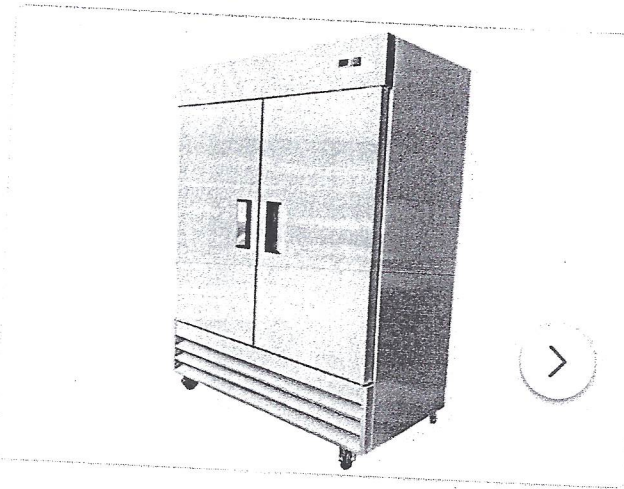

< Back to Results / Appliances / Commercial Appliances / Commercial Freezers

Cooler Depot 48-cu ft Upright Frost-free Commercial Freezer in Stainless Steel

Item #5255749 | Model #3XXXB2F

Shop Cooler Depot 1