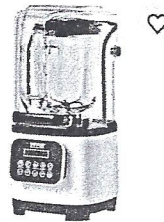

VEVOR
Commercial
Countertop Blende...

★★★★☆ (1)
$140⁰⁰ /box

☒ Select